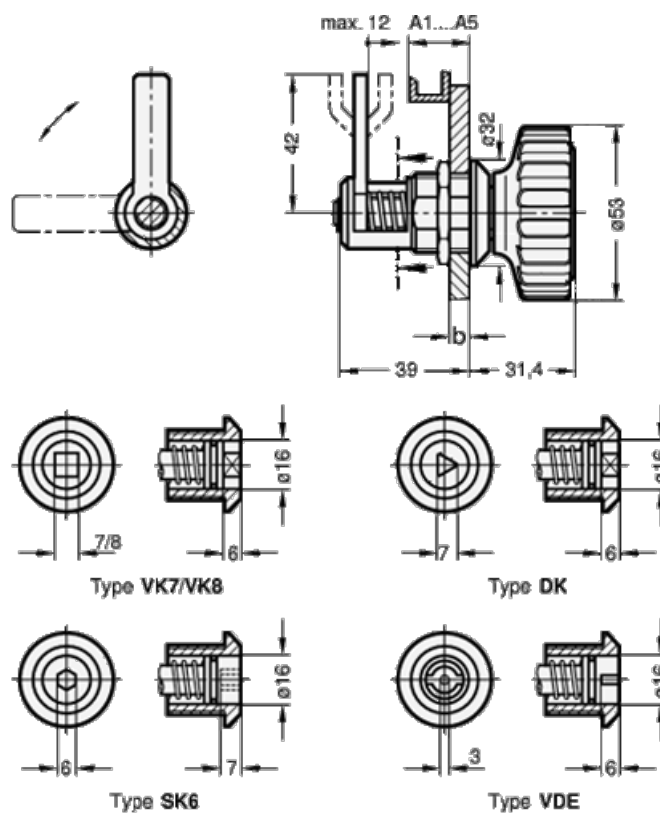

# Data Sheet

Article number: 201161SK6A2

Description: E+G Door lock GN 116.1-SK6-A2  
SK6 with hexagon A/F6

## Measures

b max = 10  
Door + frame thickness = 11-23